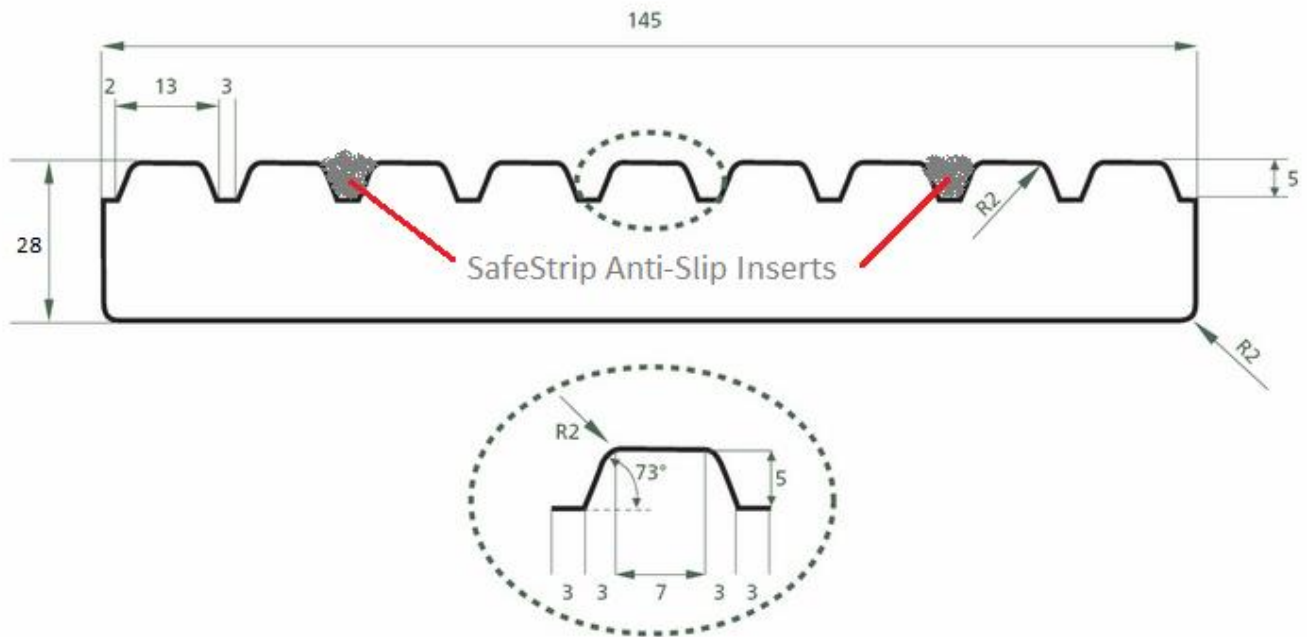

28mm x 145mm SafeStrip Decking Profile

Description	
Product	SafeStrip 28mm
Size	28mm x 145mm
Date	Oct 2015
Norm	Standard & Better
<i>All sizes in mm</i>	