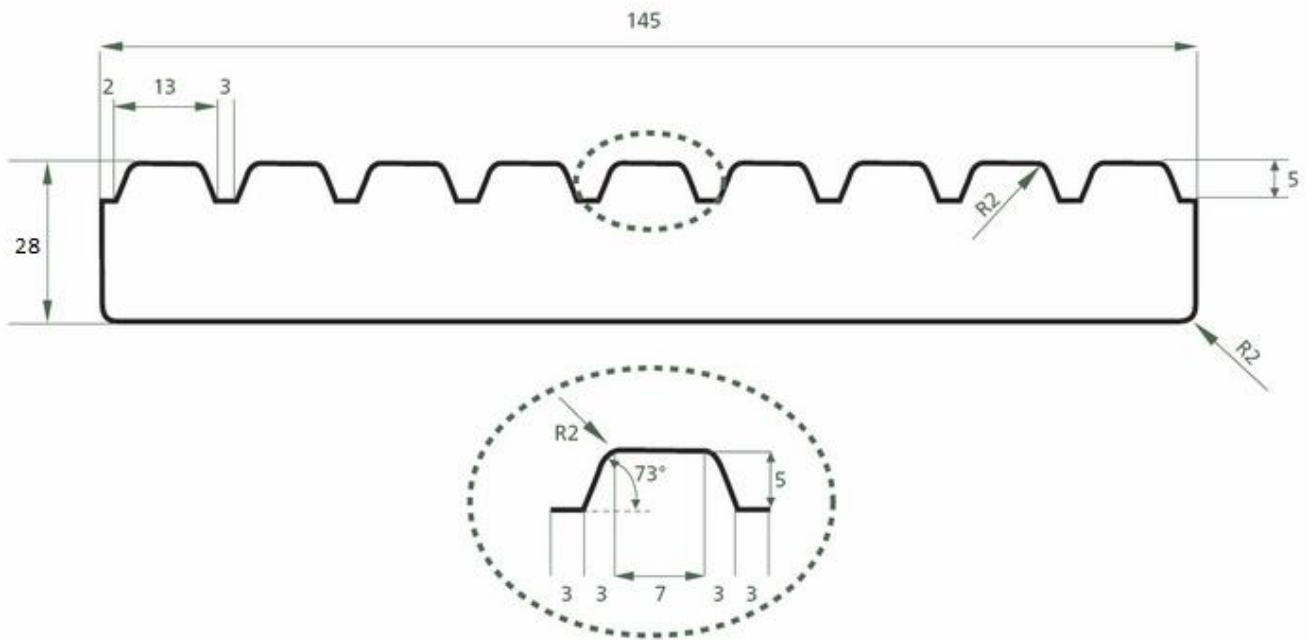

28mm x 145mm Classic Smooth / Grooved Profile

Description	
Product	Classic / Smooth
Size	28mm x 145mm
Date	Oct 2015
Norm	Standard & Better
<i>All sizes in mm</i>	