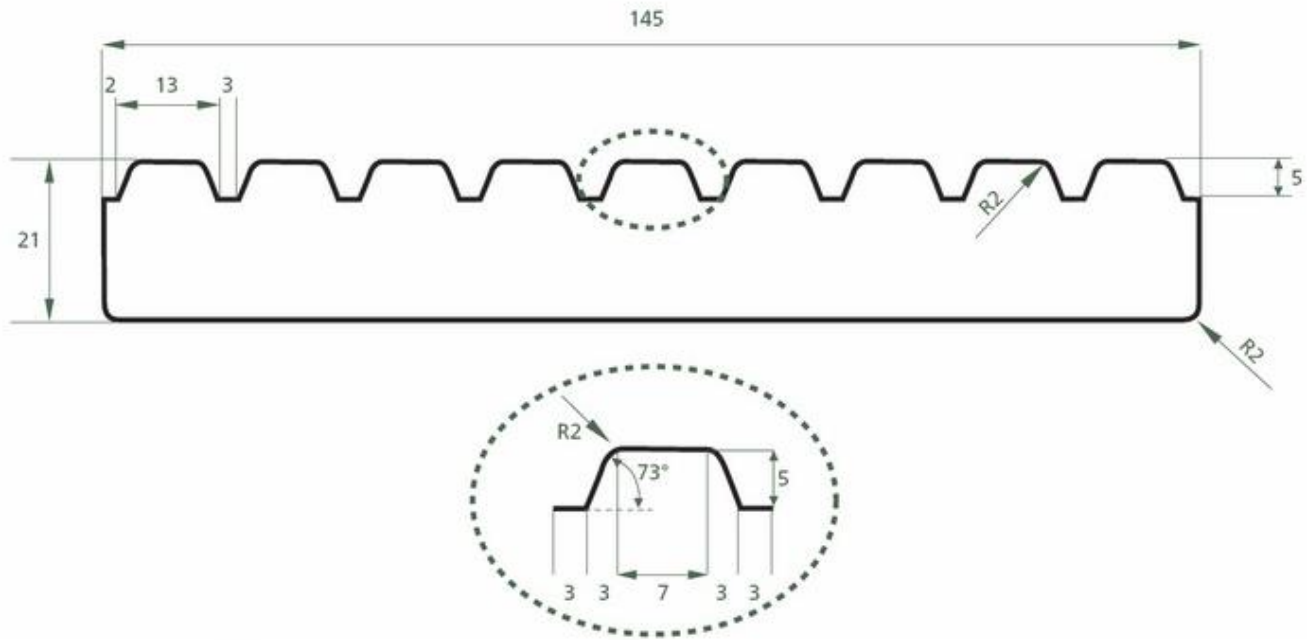

21mm x 145mm Classic Smooth / Grooved Profile

Description	
Product	Classic / Smooth
Size	21 mm x 145 mm
Date	Oct 2015
Norm	Standard & Better
<i>All sizes in mm</i>	